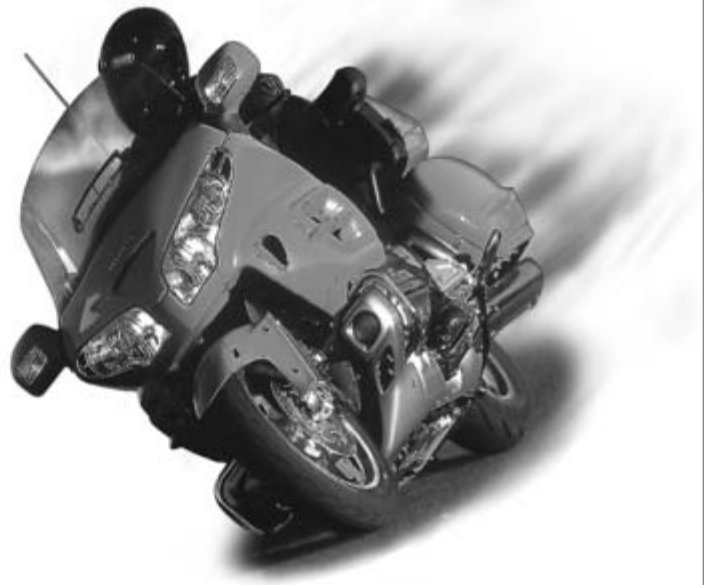

Champions Honda of Leesburg

TRAVEL IN FIRST CLASS.

Discover what it's like to ride a legend. The Honda Gold Wing, *Cycle World's* favorite touring bike three years in a row!

Financing Available

We Take Trade-Ins

2408 W. MAIN ST. LEESBURG, FL
STORE HOURS
TUES.-FRI. 9AM TO 5:30PM
SATURDAYS 9AM TO 4PM
CLOSED SUN. & MON.

The legendary motorcycle beats the competition on performance alone. Its 1832cc six-cylinder engine and easy handling make it the smoothest ride on the road. And it wouldn't be a Gold Wing without all the bells and whistles, like cruise control and electric reverse. And there's even an ABS model with anti-lock brakes.